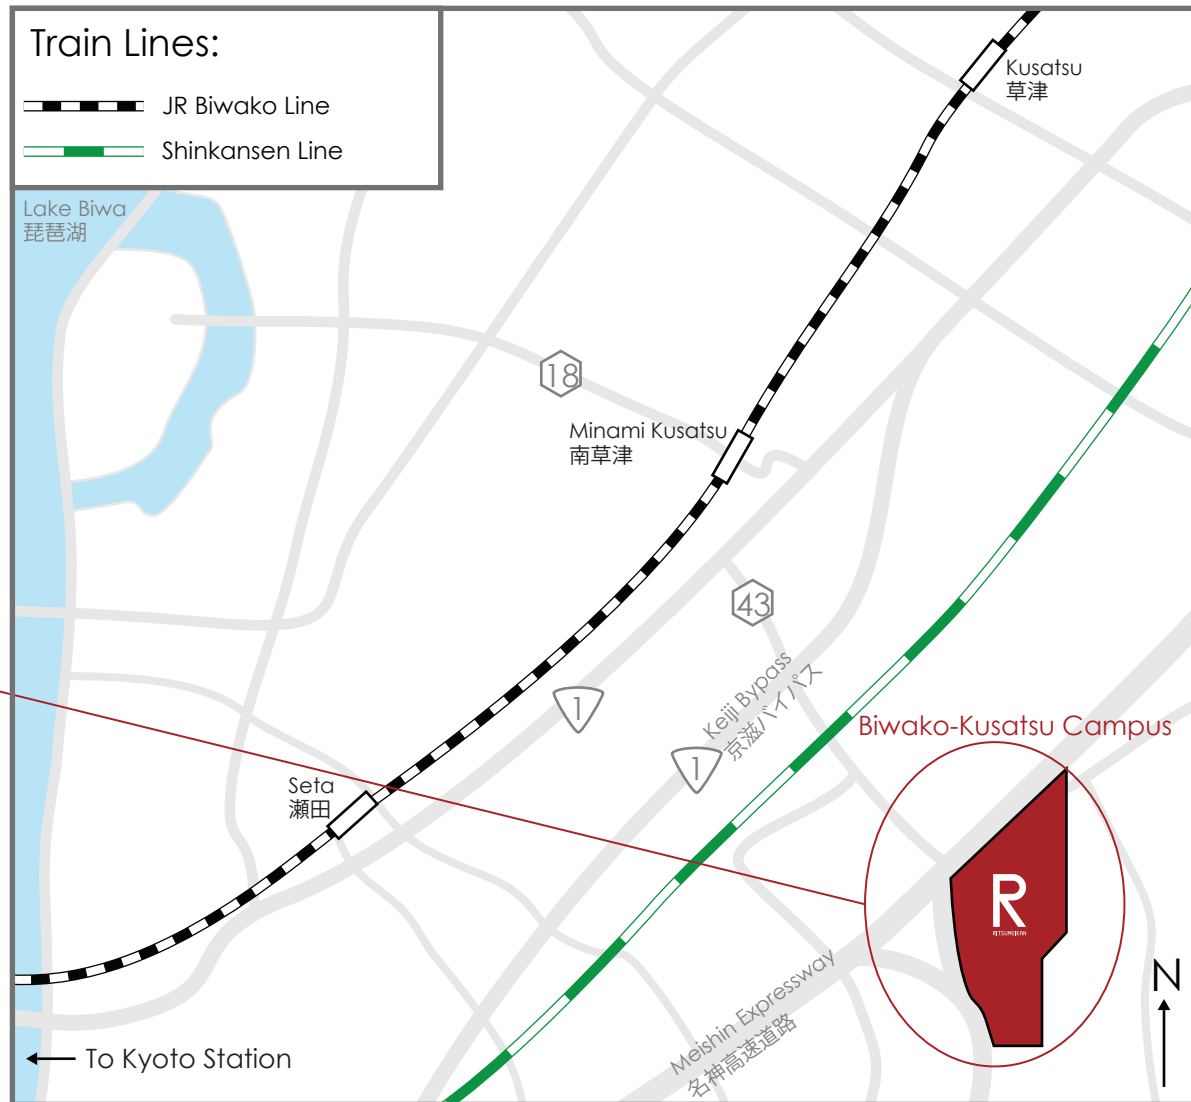

# R Biwako-Kusatsu Campus Access Map

RITSUMEIKAN

1-1-1 Noji-higashi, Kusatsu, Shiga 525-8577  
International Center at BKC  
Tel: +81-75-561-3946 (Within Japan:075-561-3946)

## By Taxi:

## By Train\* & Taxi:

## By Train\* & Bus:

\*Trains leave from platform 2. However, as a limited number of trains take a different train line (Kosei line), please be careful that your train does NOT go to Otsukyo station.

Your train should proceed: Kyoto - Yamashina - **Otsu** ~ ~ ~ Minami Kusatsu.