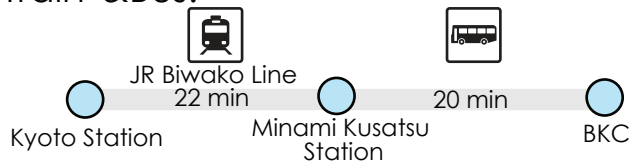

By Train* & Bus:

*Trains leave from platform 2. However, as a limited number of trains take a different train line (Kosei line), please be careful that your train does NOT go to Otsukyo station.

Your train should proceed: Kyoto - Yamashina - **Otsu** ~ ~ ~ Minami Kusatsu.

タクシーの運転手様へ (Show this to the Taxi Driver):

立命館大学びわこ・くさつキャンパスまでお願い致します。
Please take me to Ritsumeikan University's Biwako-Kusatsu Campus.

BKC キャンパス正門
BKC Main Gate