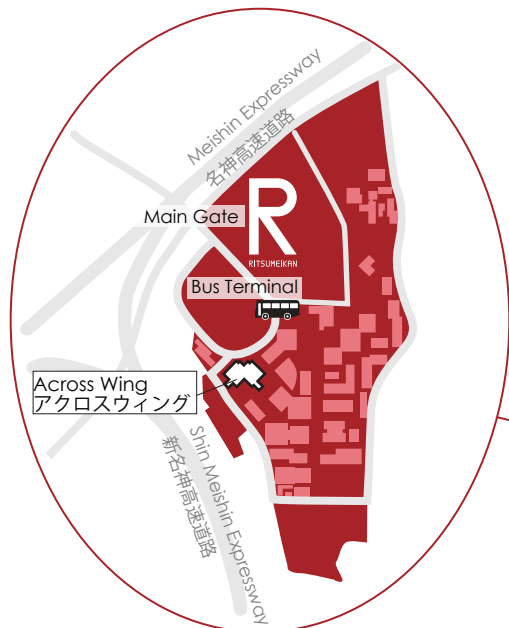

# R Biwako-Kusatsu Campus Access Map

RITSUMEIKAN

1-1-1 Noji-higashi, Kusatsu, Shiga 525-8577  
International Center at BKC  
Tel: +81-75-561-3946 (Within Japan:075-561-3946)

## By Taxi:

## By Train\* & Taxi: