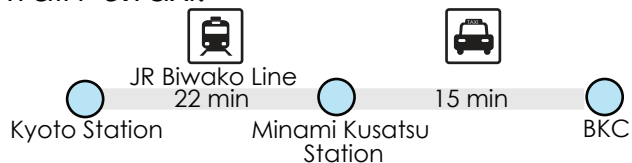

By Train* & Taxi: