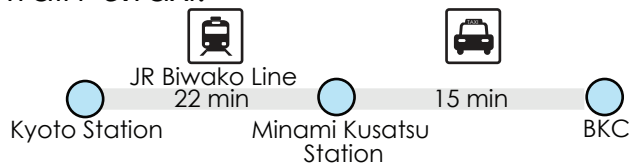

R Biwako-Kusatsu Campus Access Map

RITSUMEIKAN

1-1-1 Noji-higashi, Kusatsu, Shiga 525-8577
International Center at BKC
Tel: +81-75-561-3946 (Within Japan:075-561-3946)

By Taxi:

By Train* & Taxi:

By Train* & Bus:

*Trains leave from platform 2. However, as a limited number of trains take a different train line (Kosei line), please be careful that your train does NOT go to Otsukyo station.

Your train should proceed: Kyoto - Yamashina - **Otsu** ~ ~ ~ Minami Kusatsu.

タクシーの運転手様へ (Show this to the Taxi Driver):

立命館大学びわこ・くさつキャンパスまでお願い致します。
Please take me to Ritsumeikan University's Biwako-Kusatsu Campus.

BKC キャンパス正門
BKC Main Gate

アクロスウィング前までお願い致します。
Please take me to the front of the Across Wing Building.