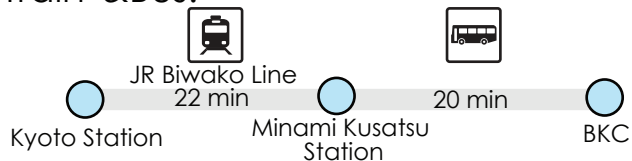

R Biwako-Kusatsu Campus Access Map

RITSUMEIKAN

1-1-1 Noji-higashi, Kusatsu, Shiga 525-8577
International Center at BKC
Tel: +81-75-561-3946 (Within Japan:075-561-3946)

By Taxi:

By Train* & Taxi:

By Train* & Bus:

*Trains leave from platform 2. However, as a limited number of trains take a different train line (Kosei line), please be careful that your train does NOT go to Otsukyo station.

Your train should proceed: Kyoto - Yamashina - **Otsu** ~ ~ ~ Minami Kusatsu.