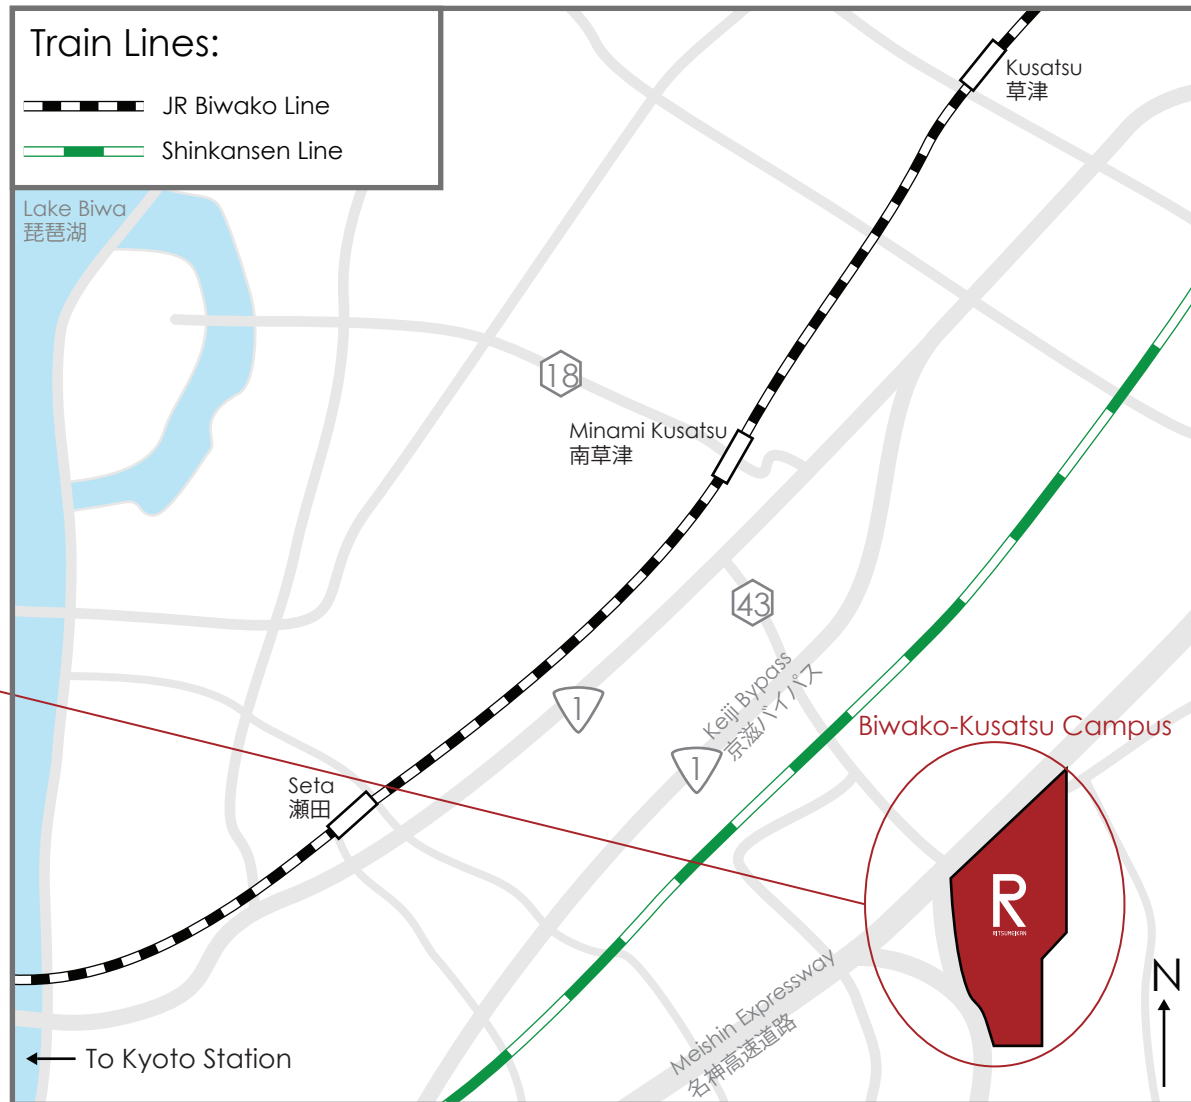

R Biwako-Kusatsu Campus Access Map

RITSUMEIKAN

1-1-1 Noji-higashi, Kusatsu, Shiga 525-8577
International Center at BKC
Tel: +81-75-561-3946 (Within Japan:075-561-3946)

By Taxi:

By Train* & Taxi:

By Train* & Bus:

*Trains leave from platform 2. However, as a limited number of trains take a different train line (Kosei line), please be careful that your train does NOT go to Otsukyo station.

Your train should proceed: Kyoto - Yamashina - **Otsu** ~ ~ ~ Minami Kusatsu.

タクシーの運転手様へ (Show this to the Taxi Driver):

立命館大学びわこ・くさつキャンパスまでお願い致します。
Please take me to Ritsumeikan University's Biwako-Kusatsu Campus.

BKC キャンパス正門
BKC Main Gate

アクロスウィング前までお願い致します。
Please take me to the front of the Across Wing Building.