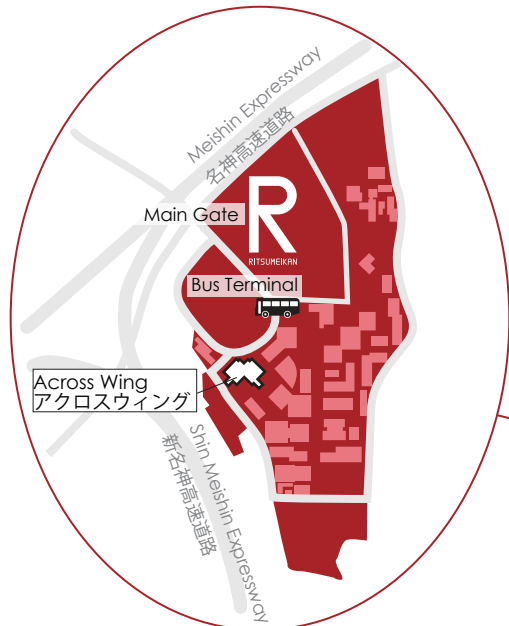

R Biwako-Kusatsu Campus Access Map

RITSUMEIKAN

1-1-1 Noji-higashi, Kusatsu, Shiga 525-8577
International Center at BKC
Tel: +81-75-561-3946 (Within Japan:075-561-3946)

By Taxi:

By Train* & Taxi:

By Train* & Bus:

*Trains leave from platform 2. However, as a limited number of trains take a different train line (Kosei line), please be careful that your train does NOT go to Otsukyo station.

Your train should proceed: Kyoto - Yamashina - **Otsu** ~ ~ ~ Minami Kusatsu.

タクシーの運転手様へ (Show this to the Taxi Driver):

立命館大学びわこ・くさつキャンパスまでお願い致します。
Please take me to Ritsumeikan University's Biwako-Kusatsu Campus.

BKC キャンパス正門
BKC Main Gate

アクロスウィング前までお願い致します。
Please take me to the front of the Across Wing Building.